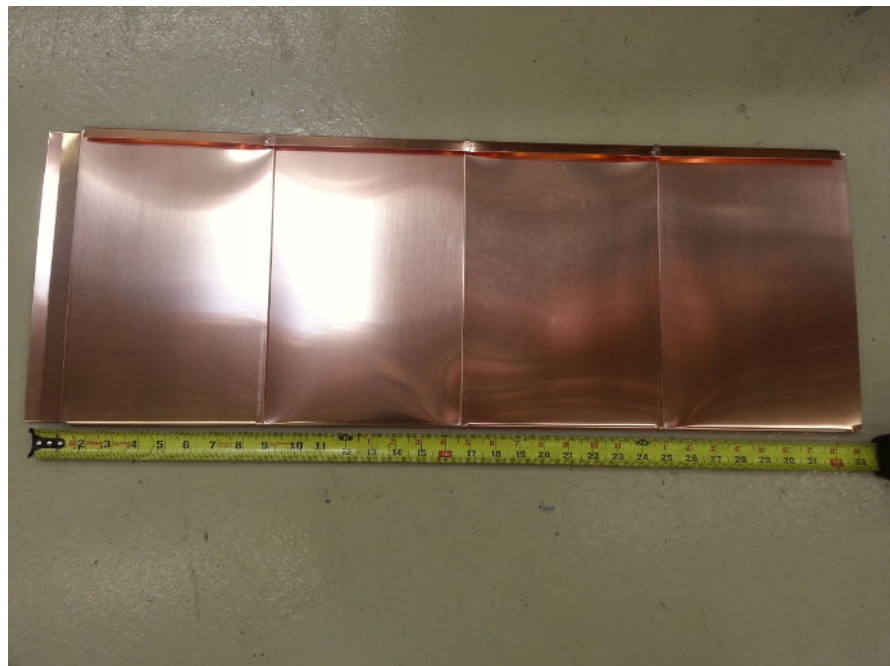

**Traditionally handcrafted for
new and historical application**