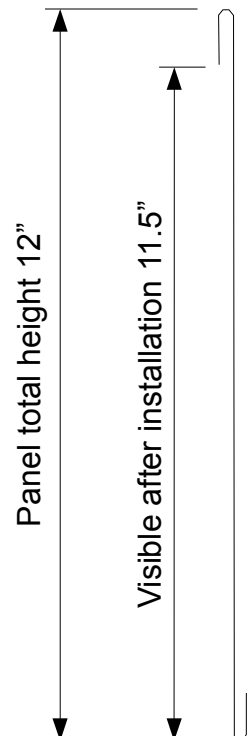

Quadro

Interlocking Roofing and Wall Cladding Panels

Quadro roofing and wall cladding panels are available in following metals:

- terne - and other stainless steels
- copper
- zinc
- titanium
- copper - aluminum alloy
- painted aluminum
- painted galvalume

Carefully engineered - Based on a proven design - High cosmetic appeal

- quick installation
- interlocking design - wind and watertight
- proper fasteners can be provided
- only 40 piece needed per square
- only 5 x 20 lbs bundles per square