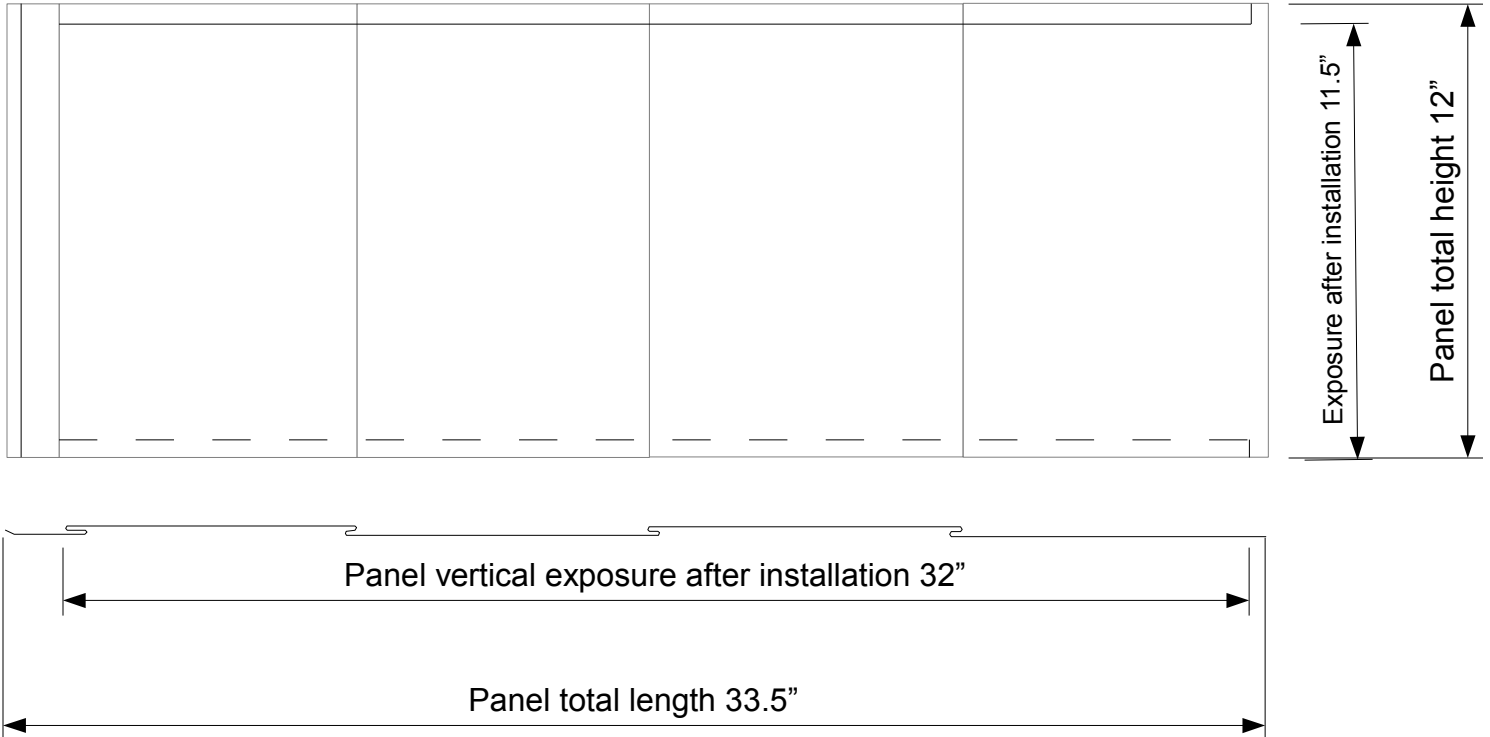

Quadro

Interlocking Roofing and Wall Cladding Panels

Quadro roofing and wall cladding panels are available in following metals:

- terne - and other stainless steels
- copper
- zinc
- titanium
- copper - aluminum alloy
- painted aluminum
- painted galvalume

Carefully engineered - Based on a proven design - High cosmetic appeal

- quick installation
- interlocking design - wind and watertight
- proper fasteners can be provided
- only 40 piece needed per square
- only 5 x 20 lbs bundles per square